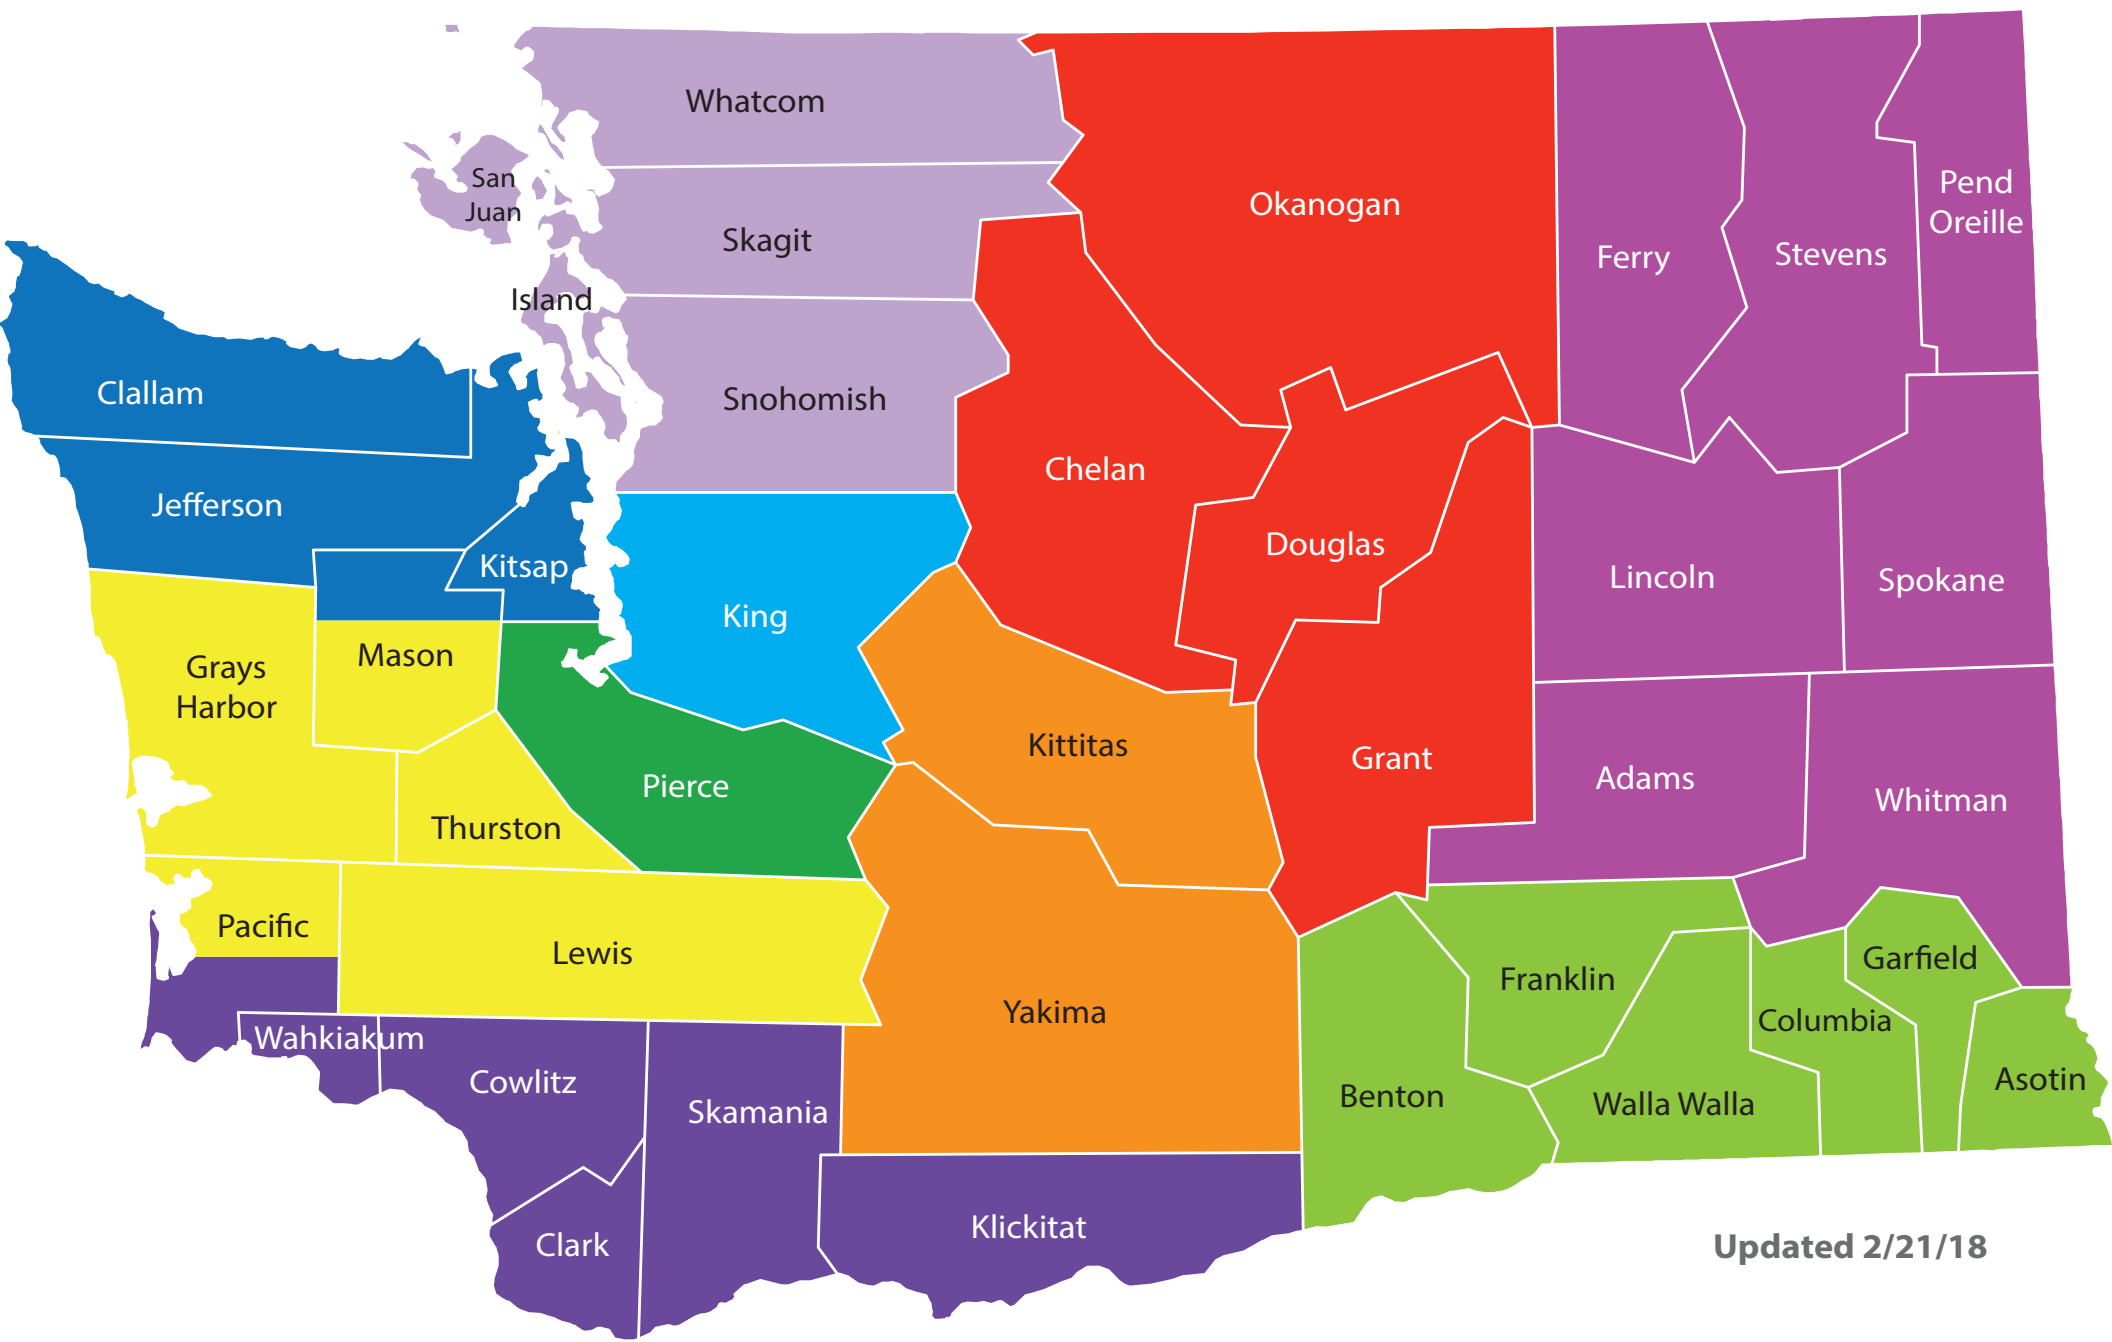

# Early Learning Regional Coalitions

**Pierce County**  
*Project Child Success*  
 Susan Barbeau  
 253-242-3005(c) | susanb@first5fundamentals.org

**Northeast**  
*Inland Northwest Early Learning Alliance*  
 Kim Hirning  
 (509) 953-0754 | kimh@community-minded.org